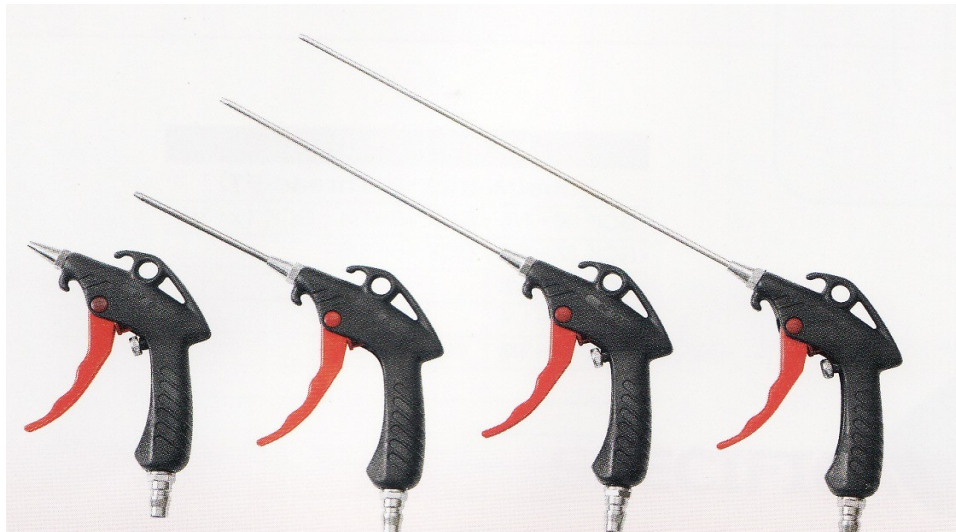

# AIR GUN PLASTIC

- \* Easy to adjust the air consumption
- \* Easy to wash the machinery facilities
- \* Available 4 different nozzle lengths.

MODEL
JAL - 10
JAL - 100
JAL - 200
JAL - 300

# AIR GUN METAL

- \* Easy to adjust the air consumption
- \* Easy to wash the machinery facilities
- \* Available 4 different nozzle lengths.

MODEL

JAL - 10s

JAL - 100s

JAL - 200s

JAL - 300s